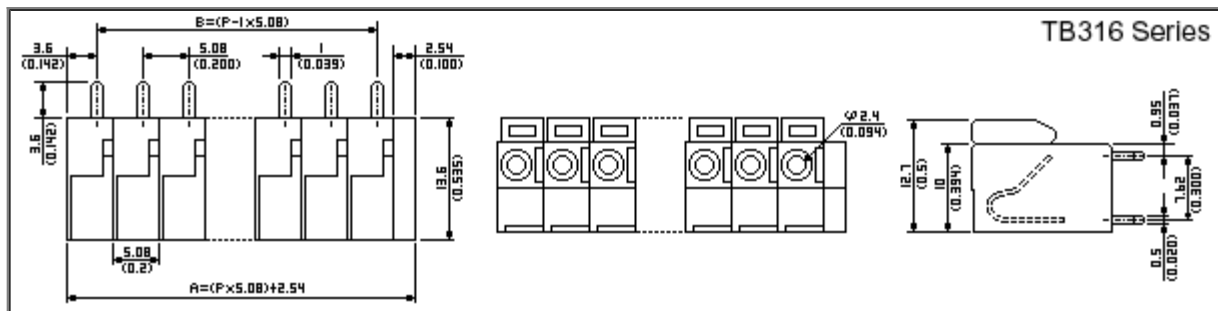

Temperature rating: -30°C ~ +80°C

Rated: 17.5 Amp, 250 VAC

Dielectric strength: 2000 VAC (Min.)

Wire range: 16 AWG to 24 AWG

Pitch: 5.08mm

Insulation resistance: 500 MΩ, 500 VDC

The maximum number of pole per block is not exceeding 30 pcs; we suggest to divide block into two pieces if total number of pole per block is over 30 pcs.

PITCH=5.08mm (0.2inch)
WIRE RANGE: 16-24 AWG

DIMENSIONS: mm(inch)

**NUMBER OF POLE 02~30

POLE	2	3	4	5	6	7	8	9	10	11	12	13	14	15	16
A±0.8	12.7 (0.500)	17.78 (0.700)	22.86 (0.900)	27.94 (1.100)	33.02 (1.300)	38.1 (1.500)	43.18 (1.700)	48.26 (1.900)	53.34 (2.100)	58.42 (2.300)	63.5 (2.500)	68.58 (2.700)	73.66 (2.900)	78.74 (3.100)	83.82 (3.300)
B±0.5	5.08 (0.200)	10.16 (0.400)	15.24 (0.600)	20.32 (0.800)	25.4 (1.000)	30.48 (1.200)	35.56 (1.400)	40.64 (1.600)	45.72 (1.800)	50.8 (2.000)	55.88 (2.200)	60.96 (2.400)	66.04 (2.600)	71.12 (2.800)	76.2 (3.000)
POLE	17	18	19	20	21	22	23	24	25	26	27	28	29	30	
A±0.8	88.9 (3.500)	93.98 (3.700)	99.06 (3.900)	104.14 (4.100)	109.22 (4.300)	114.3 (4.500)	119.38 (4.700)	124.46 (4.900)	129.54 (5.100)	134.62 (5.300)	139.70 (5.500)	144.78 (5.700)	149.86 (5.900)	154.94 (6.100)	
B±0.5	81.28 (3.200)	86.36 (3.400)	91.44 (3.600)	96.52 (3.800)	101.6 (4.000)	106.68 (4.200)	111.76 (4.400)	116.84 (4.600)	121.92 (4.800)	127.00 (5.000)	132.08 (5.200)	137.16 (5.400)	142.24 (5.600)	147.32 (5.800)	

PART NUMBERING SYSTEM

<u>TB</u>	<u>316</u>	<u>XX</u>	<u>X</u>	<u>X</u>	<u>X</u>	<u>XX</u>	
							+----- Special number
							+----- Screw type
							2:Screwless type
							+----- Housing color:
							B:Blue, G:Green, K:Black
							+----- Pitch:
							0:Standard pitch
							+----- Number of pole
							+--- Series: Dimensions and rated
							313:Screwless type (Pitch=2.54mm)
							314:Screwless type (Pitch=2.54mm)
							315:Screwless type (Pitch=5.08mm)
							316:Screwless type (Pitch=5.08mm)
							+--- Model